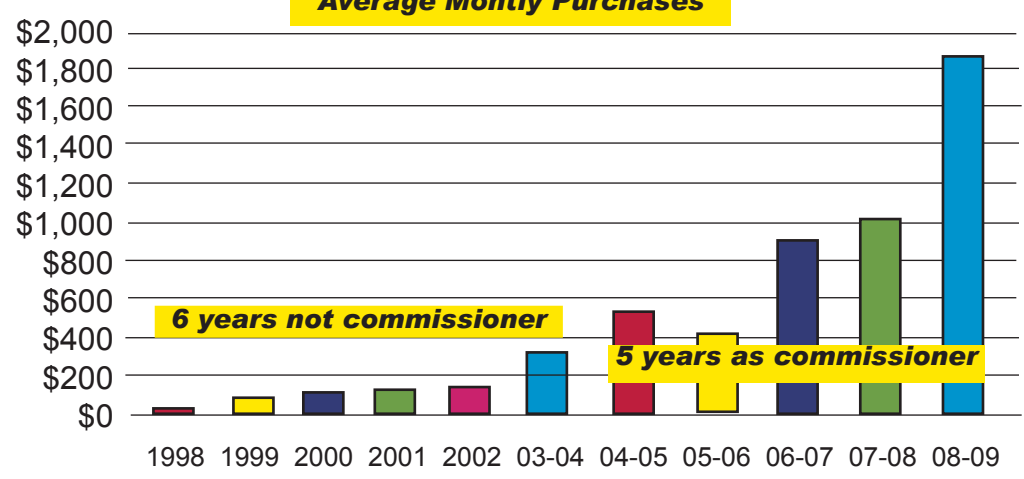

**Graphs of monthly averages and yearly amounts spent by San Jacinto County at Charley's Tire Service owned by Pct. 2 Commissioner Royce Wells**

**Average Monthly Purchases**

**Yearly Purchases**